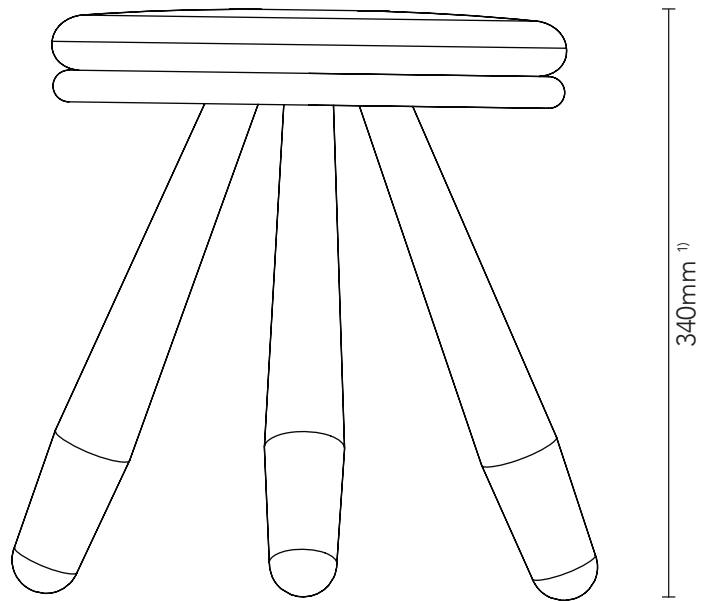

Juna Stool

by Rohdesign Studio

TECHNICAL DRAWING

All our products are made of natural materials according to traditional craftsmanship. We ask for your understanding that there may be dimensional deviations due to this – if the dimensional deviation is within the specified tolerance, this does not constitute grounds for complaint.

1)Tolerance: +/- 15mm