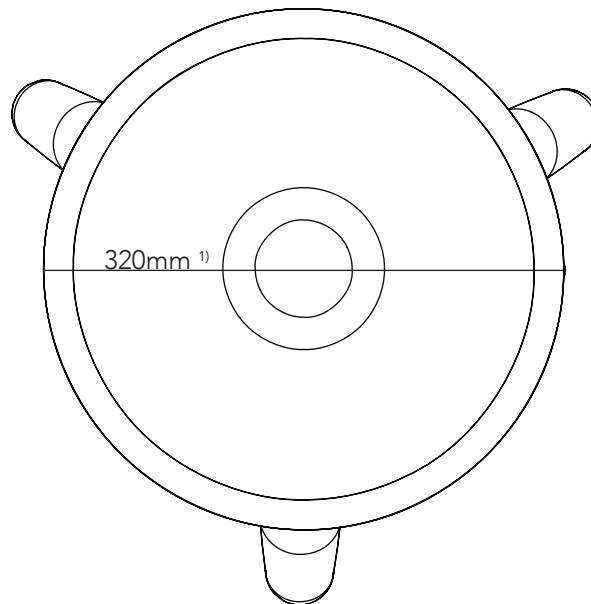

Juna Stool

by Rohdesign Studio

TECHNICAL DRAWING

All our products are made of natural materials according to traditional craftsmanship. We ask for your understanding that there may be dimensional deviations due to this – if the dimensional deviation is within the specified tolerance, this does not constitute grounds for complaint.

1)Tolerance: +/- 15mm